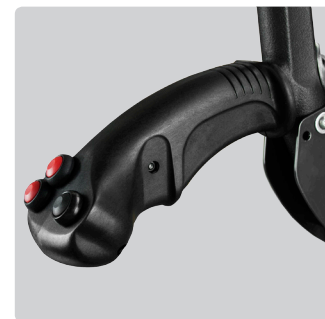

aria

240

240

240 Super

Alimentazione / Supply	-	Battery 24 V	Battery 24 V
Potenza massima / Total power	Kw	2,7	2,8
Tempo di lavoro / Working time	h	> 10	> 10
Velocità massima / Maximum speed	Km/h	6	6
Motore aspirazione / Vacuum motor	W	1500	1500
Capacità di raccolta / Hopper capacity	L	240	240
Lunghezza/Ø tubo aspirazione / Hose length/Ø	mm	3500 / 120	3500 / 120
Sostegno tubo aspirazione / Hose support	-	-	Mechanical
Nebulizzatore / Nebulizer	-	Yes - doble	Yes - doble
Filtro / Filter	-	Polyester cartridge	Polyester cartridge
Superficie filtro / Filtering surface	m²	14	14
Pulizia filtro / Filter cleaning system	-	Manual	Automatic
Ruote gemellari frontali / Twin front wheels	-	Yes - standard	Yes - standard
Massima pendenza superabile / Maximum slope	%	20	20
Livello di rumorosità / Noise level	Db (A)	68	68
Comp. batterie (LxLxH) / Batt. compartment (LxWxH)	mm	716 x 410 x 490	716 x 410 x 490
Peso senza batterie / Weight without batteries	Kg	325	330
Dimensioni (LxLxH) / Dimensions (LxWxH)	mm	1920 x 980 x 1825	1920 x 980 x 1825